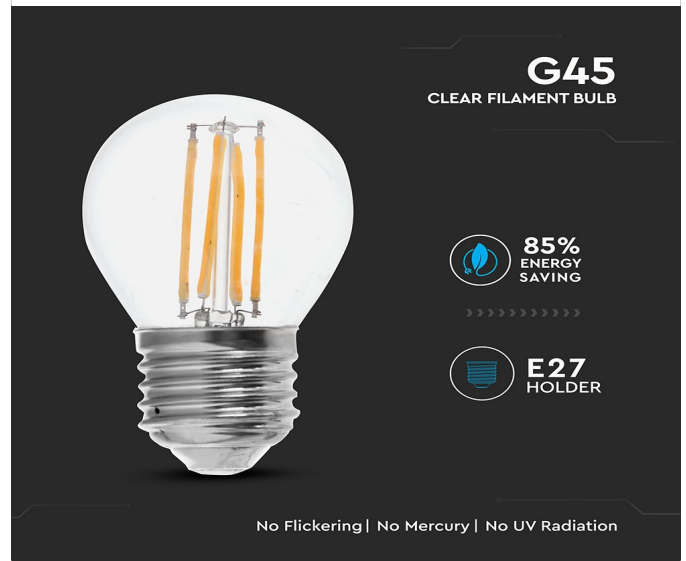

### TECHNICAL INFORMATION

Watts:	6
Lumens:	800
Shape:	G45
Input Power:	AC:200-240V, 50Hz
Long Life:	20,000 Hours
Unit Color:	Transparent
Body Type:	Glass
PF:	>0.5
LED Chip Type:	Filament
CRI:	>80
Operation Temperature:	-20°C to +45°C
Dimmable:	No
Beam Angle:	300°
Color Temperature:	6400K
Equivalence Watts:	60
Dimension:	45x72mm

*One brand, endless solutions..*

SKU: 2853 - 1253 1648

[View more details](#)

IP20  
RATING

2 YEAR  
WARRANTY

CRI > 80

130  
Lumen/W

A++  
ENERGY  
RATING

### FEATURES

- Modern Clear filament Filament technology for better reliability and durability
- Replaces 60 watts old halogen lamp
- Lasts hours, longer life span than Standard halogen lamps.
- Designed for E27 standard holder
- High color rendering index CRI >80
- Suitable for residential lighting, commercial lighting, decorative, living rooms, lounges etc.