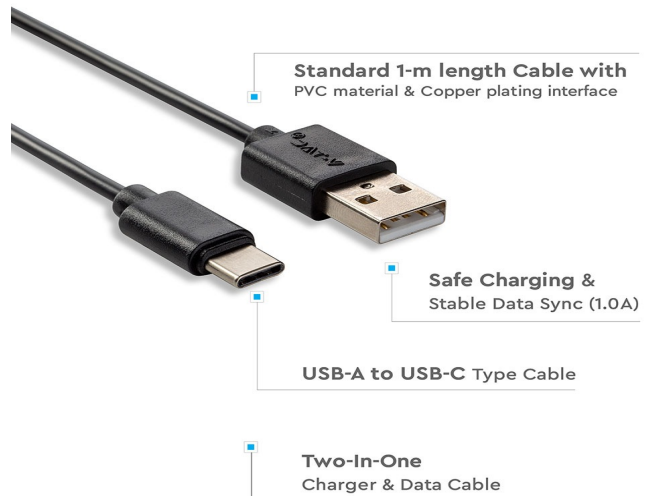

PEARL TYPE C USB CABLES

V-TAC's Digital Accessories range include USB cables, chargers and power banks with a range of connectors that cater to every type of electronic. Includes groundbreaking wireless technology and easy connectivity.

One brand, endless solutions..

SKU: 8483 - 938

[View more details](#)