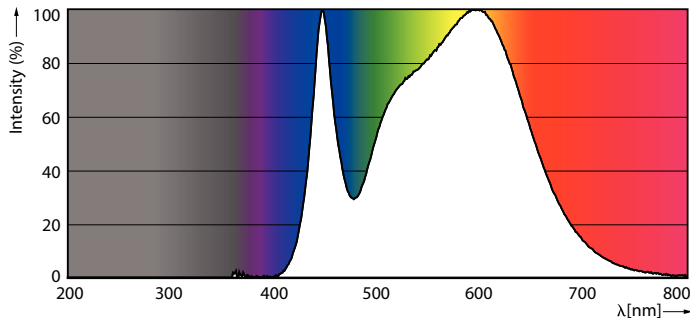

Photometric data

LEDtube ECO SLR 8W G13 800lm 840-POC