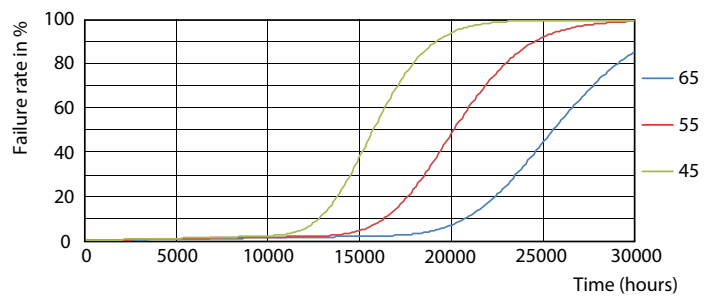

Ecofit Ledtubes T8

Photometric data

© 2023 Philips Lighting B.V. Page 1/1

LEDtube ECO SLR 8W G13 800lm 840-GUL

Lifetime

LEDtube ECO SLR 8W 20K LifetimeVsTc-LED

LEDtube 20K-LED

LEDtube ECO SLR 8W 20K FailureRate-LED