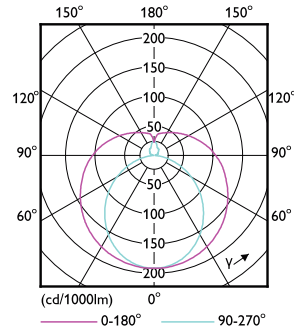

Product data

General information	
Cap-Base	G13 [Medium Bi-Pin Fluorescent]
EU RoHS compliant	Yes
Nominal Lifetime (Nom)	20000 h
Switching Cycle	50000
Flux measurement reference	Sphere
Tier	Ecofit
Light technical	
Color Code	840 [CCT of 4000K]
Beam Angle (Nom)	240 °
Luminous Flux (Nom)	800 lm
Color Designation	Cool White (CW)
Correlated Color Temperature (Nom)	4000 K
Luminous Efficacy (rated) (Nom)	100.00 lm/W
Color Consistency	<6
Color Rendering Index (Nom)	80
LLMF At End Of Nominal Lifetime (Nom)	70 %
Operating and electrical	
Input Frequency	50 to 60 Hz
Power (Nom)	8 W

Dimensional drawing

Ecofit LEDtube 600mm 8W 840 T8

Product	D1	D2	A1	A2	A3
Ecofit LEDtube 600mm 8W 840 T8	25.7 mm	28 mm	588.5 mm	595.5 mm	602.5 mm

Photometric data

LEDtube ECO SLR 8W G13 800lm 840-POC

LEDtube ECO SLR 8W G13 800lm-LDD