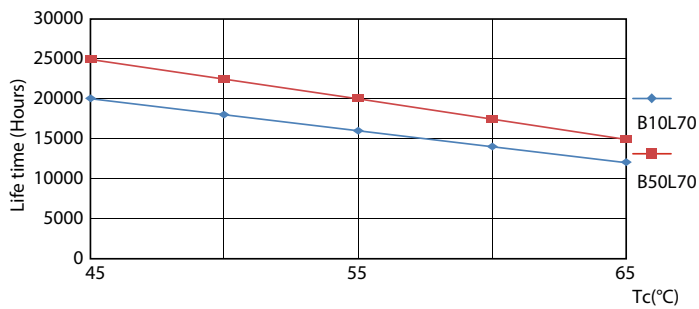

Product data

General information	
Cap-Base	G13 [Medium Bi-Pin Fluorescent]
EU RoHS compliant	Yes
Nominal Lifetime (Nom)	20000 h
Switching Cycle	50000
Flux measurement reference	Sphere
Tier	Ecofit
Light technical	
Color Code	840 [CCT of 4000K]
Beam Angle (Nom)	240 °
Luminous Flux (Nom)	800 lm
Color Designation	Cool White (CW)
Correlated Color Temperature (Nom)	4000 K
Luminous Efficacy (rated) (Nom)	100.00 lm/W
Color Consistency	<6
Color Rendering Index (Nom)	80
LLMF At End Of Nominal Lifetime (Nom)	70 %
Operating and electrical	
Input Frequency	50 to 60 Hz
Power (Nom)	8 W

Ecofit Ledtubes T8

Photometric data

© 2023 Philips Lighting B.V. Page 1/1

LEDtube ECO SLR 8W G13 800lm 840-GUL

Lifetime

LEDtube ECO SLR 8W 20K LifetimeVsTc-LED

LEDtube 20K-LED

LEDtube ECO SLR 8W 20K FailureRate-LED