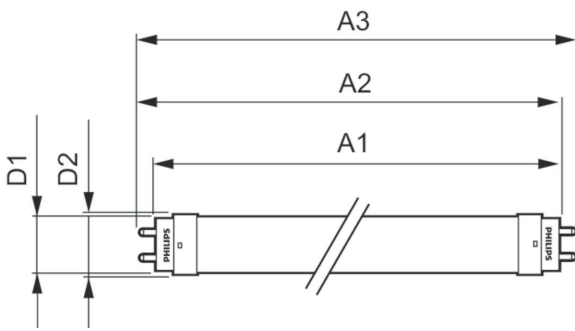

Lamp Current (Nom)	70 mA
Starting Time (Nom)	0.5 s
Warm Up Time to 60% Light (Nom)	0.5 s
Power Factor (Nom)	0.5
Voltage (Nom)	220-240 V
Temperature	
T-Ambient (Max)	45 °C
T-Ambient (Min)	-20 °C
T-Storage (Max)	65 °C
T-Storage (Min)	-40 °C
T-Case Maximum (Nom)	55 °C
Controls and dimming	
Dimmable	No
Mechanical and housing	
Bulb Finish	Frosted
Bulb Material	Glass
Product Length	600 mm
Bulb Shape	Tube, double-ended

Product data

Full product code	871951440367300
-------------------	-----------------

Order product name	Ecofit LEDtube 600mm 8W 840 T8
EAN/UPC - Product	8719514403673
Order code	929003130302
Numerator - Quantity Per Pack	1
Numerator - Packs per outer box	20
Material Nr. (12NC)	929003130302
Net Weight (Piece)	0.120 kg

Dimensional drawing

Ecofit LEDtube 600mm 8W 840 T8

Product	D1	D2	A1	A2	A3
Ecofit LEDtube 600mm 8W 840 T8	25.7 mm	28 mm	588.5 mm	595.5 mm	602.5 mm

Photometric data

LEDtube ECO SLR 8W G13 800lm 840-POC

LEDtube ECO SLR 8W G13 800lm-LDD