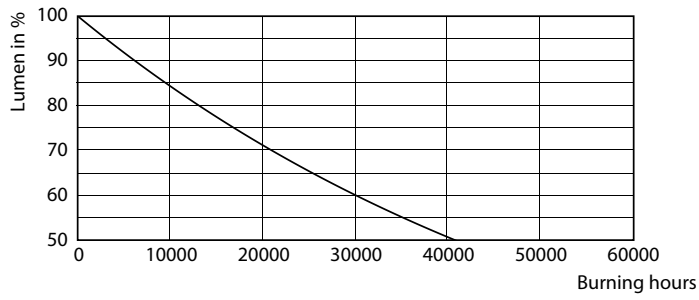

Ecofit Ledtubes T8

Lifetime

LEDtube 20K-LMP