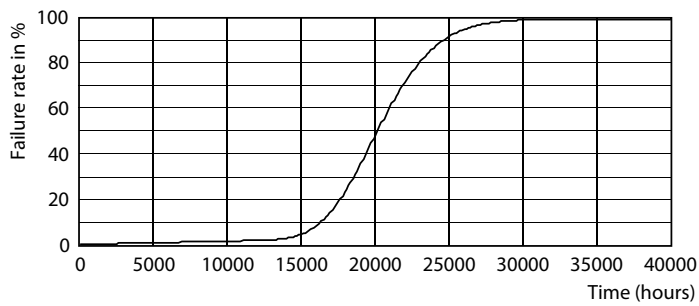

Ecofit Ledtubes T8

Photometric data

© 2023 Philips Lighting B.V. Page 1/1

LEDtube ECO SLR 8W G13 800lm 840-GUL

Lifetime

LEDtube ECO SLR 8W 20K LifetimeVsTc-LED

LEDtube 20K-LED

LEDtube ECO SLR 8W 20K FailureRate-LED