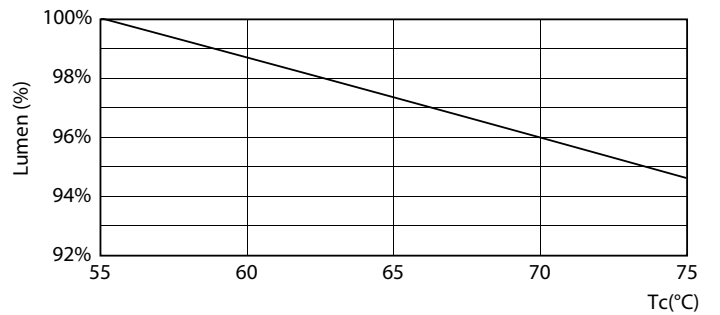

Ecofit Ledtubes T8

Photometric data

© 2023 Philips Lighting B.V. Page 1/1

LEDtube ECO SLR 8W G13 800lm 840-GUL

Lifetime

LEDtube ECO SLR 8W 20K LifetimeVsTc-LED

LEDtube 20K-LED

LEDtube ECO SLR 8W 20K FailureRate-LED