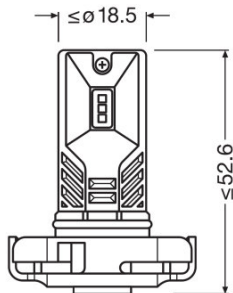

Product datasheet

Technical data

Product information

Order reference	2604CW
Product type (off-road vs. on-road)	Off-road \pm PSX24W
Application (Category and Product specific)	Mainly used for headlight/ fog light applications

Electrical data

Test voltage	13.2 V
Nominal wattage	8.20 W
Nominal voltage	12.0 V

Photometrical data

Color temperature	6000 K
Luminous flux	730 lm
Luminous flux tolerance	± 20 %
Light color LED	Cool white

Dimensions & weight

Product weight	20.70 g
Length	0.1 mm
Diameter	17.2 mm

Lifespan

Lifespan Tc	5000 h
Guarantee	3 years
Lifespan B3	2500 h

Additional product data

Product datasheet

Base (standard designation)	PG20-7
-----------------------------	--------